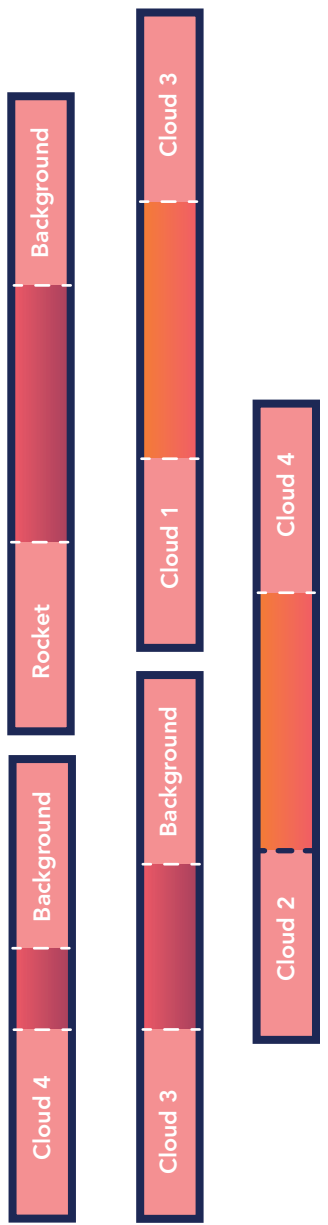

Back Attachments