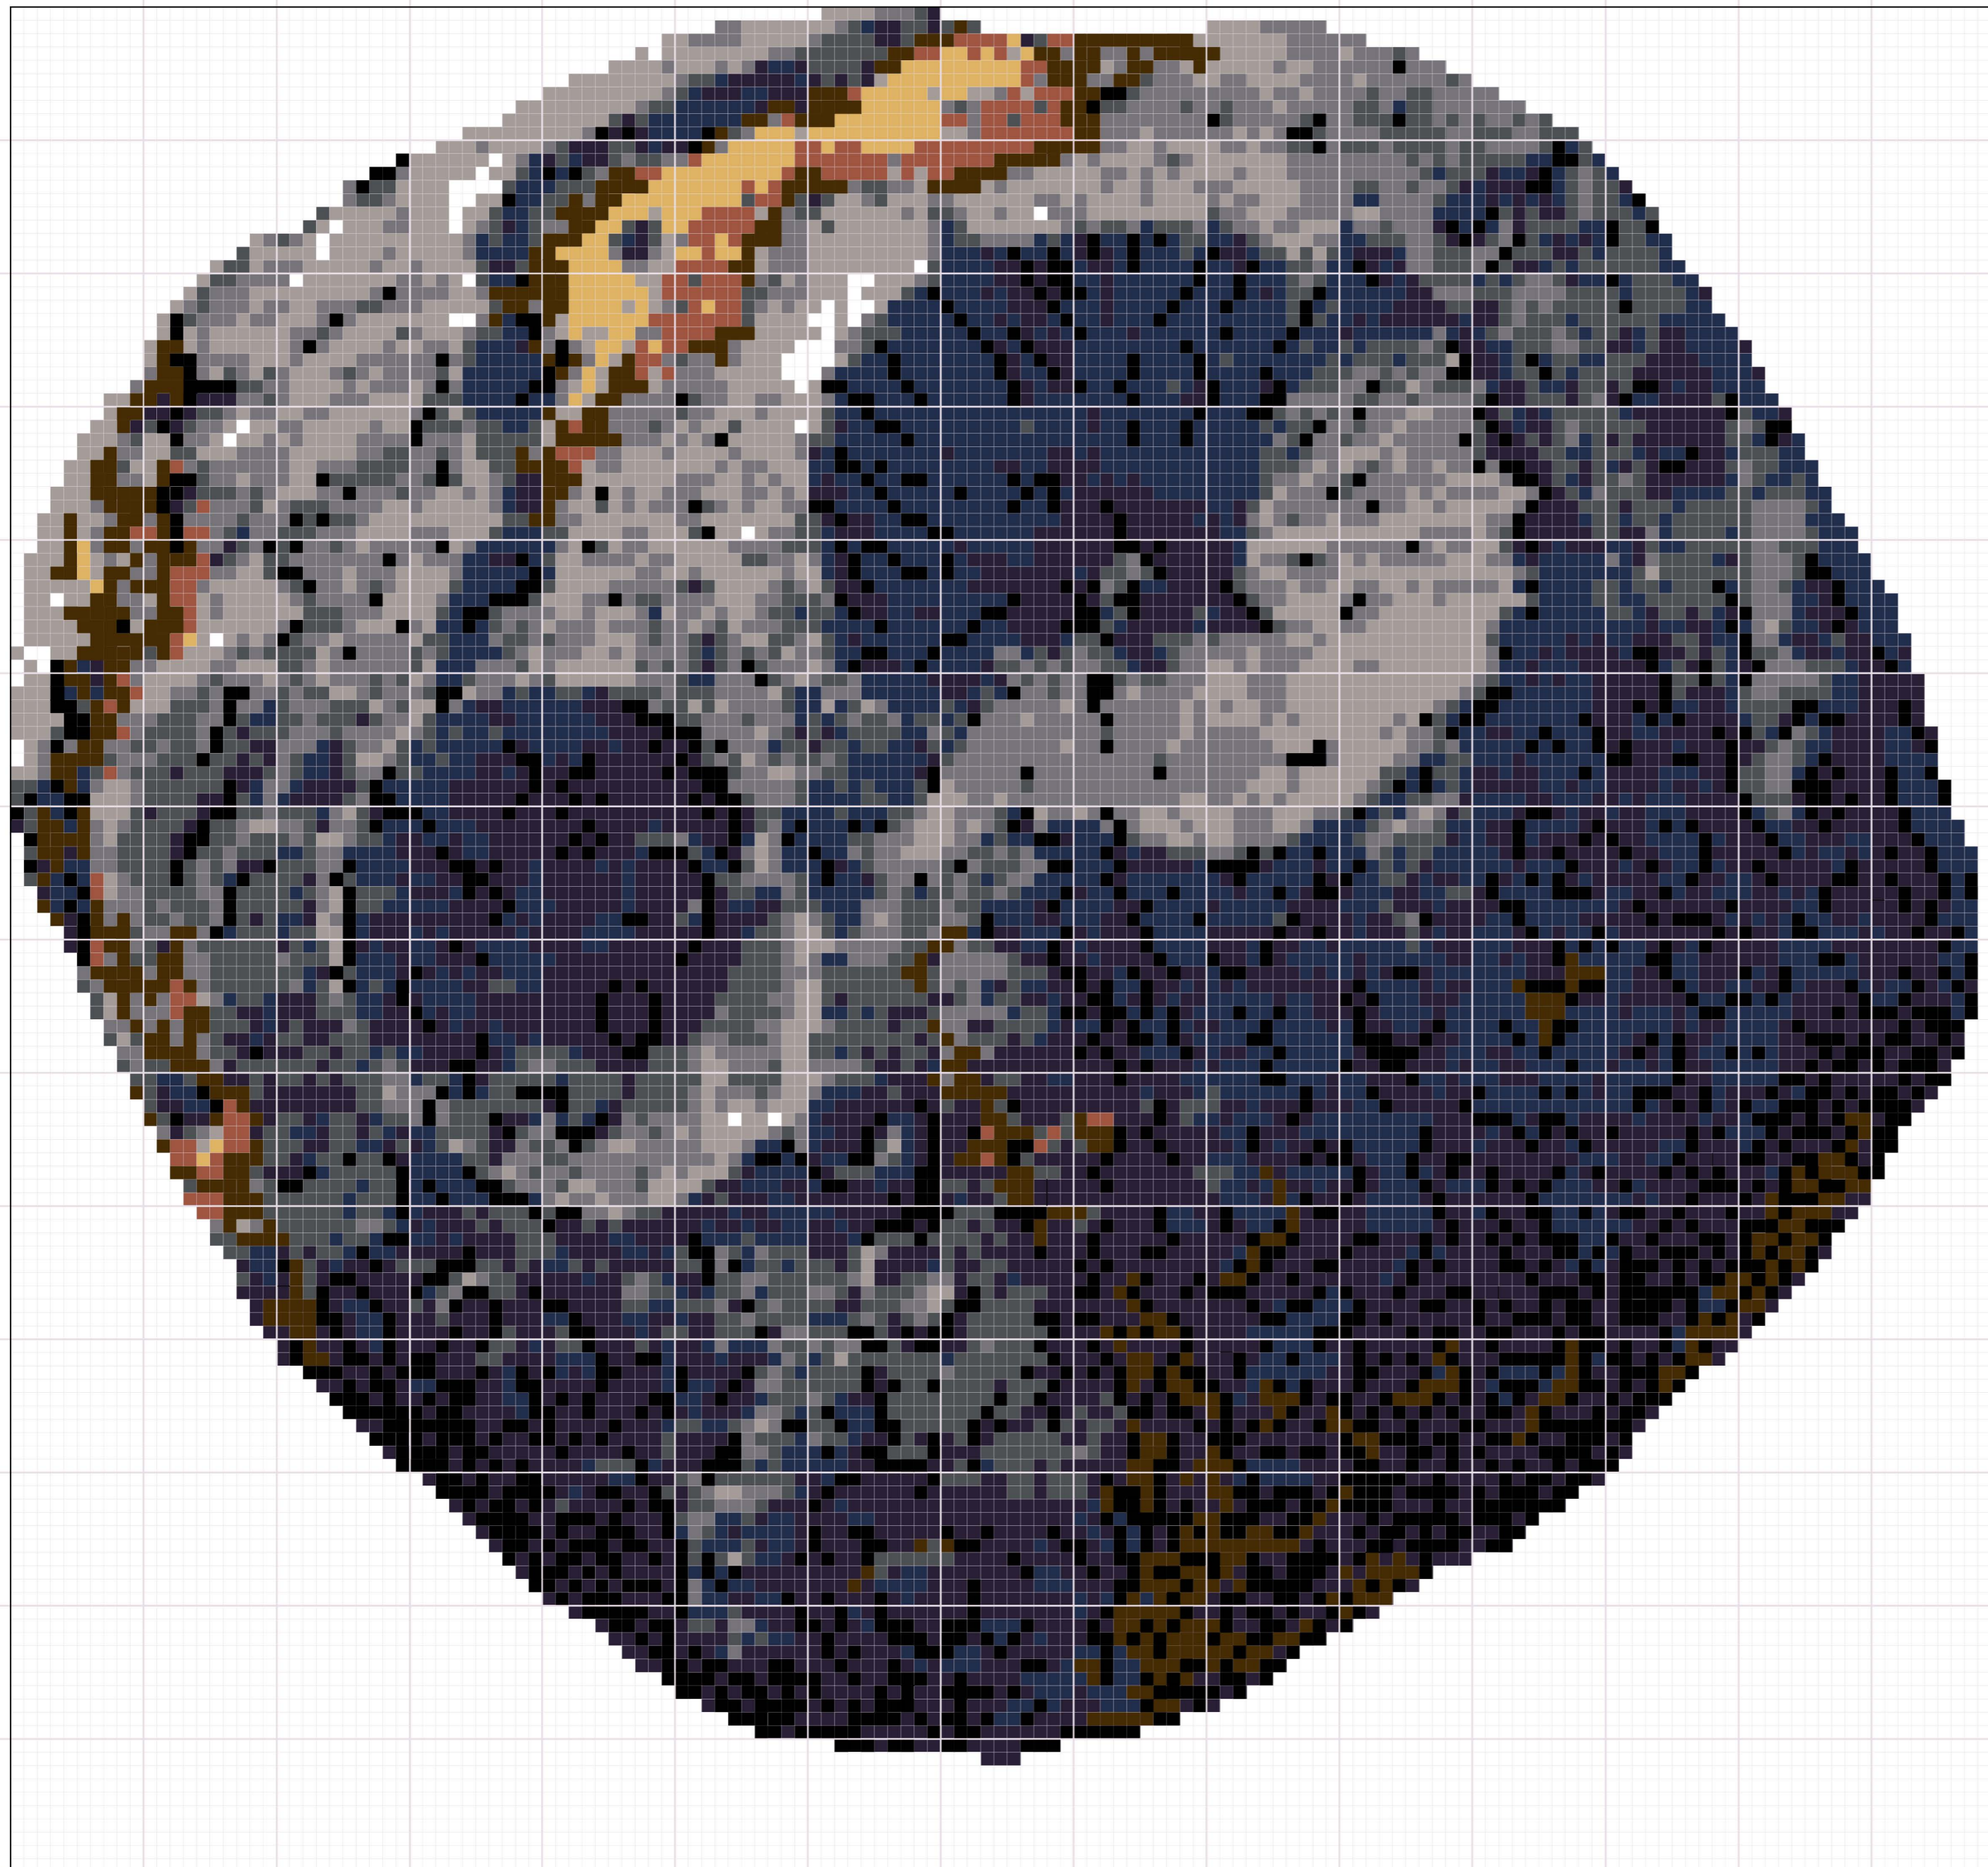

1 2 3 4 5 6 7 8 9 10 11 12 13 14 15

1
2
3
4
5
6
7
8
9
10
11
12
13
14

Rock n' Rug

16 Psyche Latch Hook Rug Pattern

Description:

This rug was constructed with Dimensions 5" Latch Hook Canvas and Lion Brand Wool Ease Thick and Quick Yarn. The names of the nine different yarn colors are listed under the general colors in the key below along with how many bundles it roughly took to complete this project. Each bundle must be cut into 2.5 inch strings.

- A**  **White (1)**
Starlight [640-308]
- B**  **Light Grey (3)**
Grey Marble [640-154]
- C**  **Medium Grey (3)**
Abalone [640-527]
- D**  **Royal Blue (2)**
Night Shadow [640-540]
- E**  **Purple/Black (3)**
Blackstone [640-506]
- F**  **Black with Silver (2)**
Constellation [640-303]
- G**  **Brown (1)**
Sequoia [640-501]
- H**  **Rust Orange (1)**
Spice [640-135]
- I**  **Gold (1)**
Mustard [640-158]